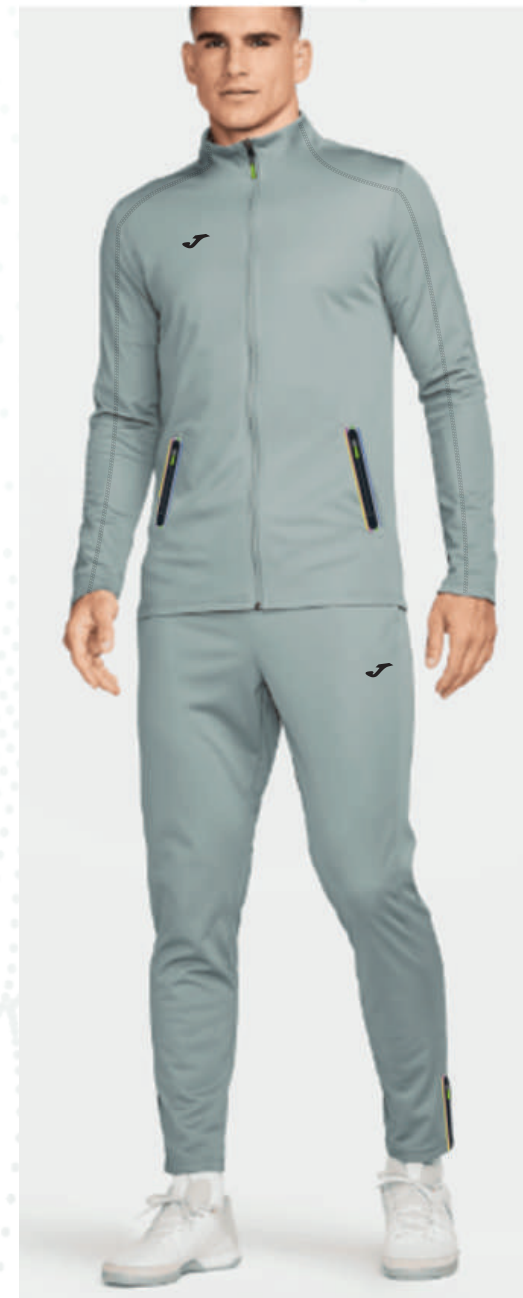

103508
CHANDAL

100% POLYESTER